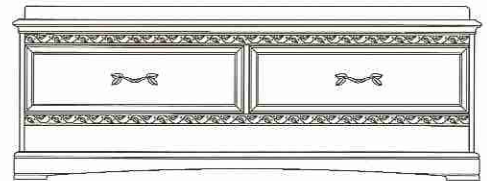

1076-3201 TV Armoire 38 x 22 x 75H

1076-7100 Night Stand 23 x 16 x 24H

1076-1311 Refrigerator Dresser 66 x 24 x 30H  
1076-4101 5/0 Fan Headboard 63 x 3 x 32H

1076-3200 TV Armoire 36 x 22 x 64H  
1076-5600 Desk 48 x 26 x 30H

# Regatta

1076 Oak Solids and Veneers

These illustrations show some of the pieces that are available

**1076-2400**  
Fan Mirror  
28 x 2 x 53H

**1076-3201** TV Armoire  
38 x 22 x 75H

**1076-4101** Queen Fan Headboard 63 x 3 x 32H  
**1076-4201** King Fan Headboard 82 x 3 x 32H  
**1076-4301** Double Fan Headboard 57 x 3 x 32H

**1076-1200** 6 Drawer Dresser 66 x 20 x 30H  
**1076-1311** Refrigerator Dresser 66 x 24 x 30H

**1076-4100** Queen Headboard 63 x 3 x 28H  
**1076-4200** King Headboard 82 x 3 x 28H  
**1076-4300** Double Headboard 57 x 3 x 28H